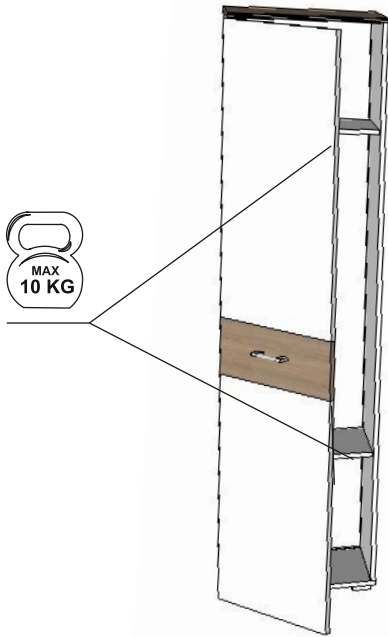

LIFT Kompaktgarderobe Schrank

2/25