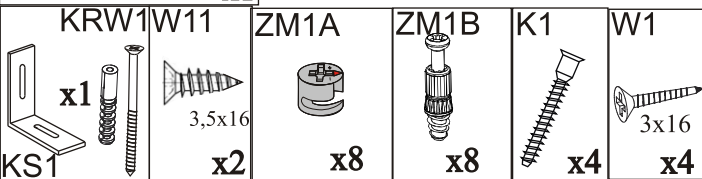

LIFT Kompaktgarderobe Schrank

2/25