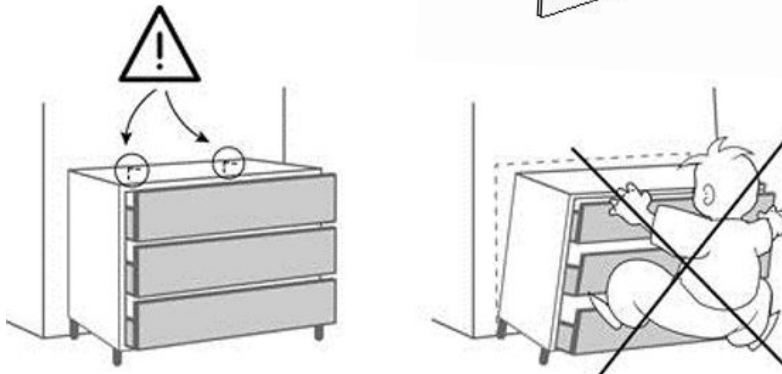

LIFT Kompaktgarderobe Panel

20/25